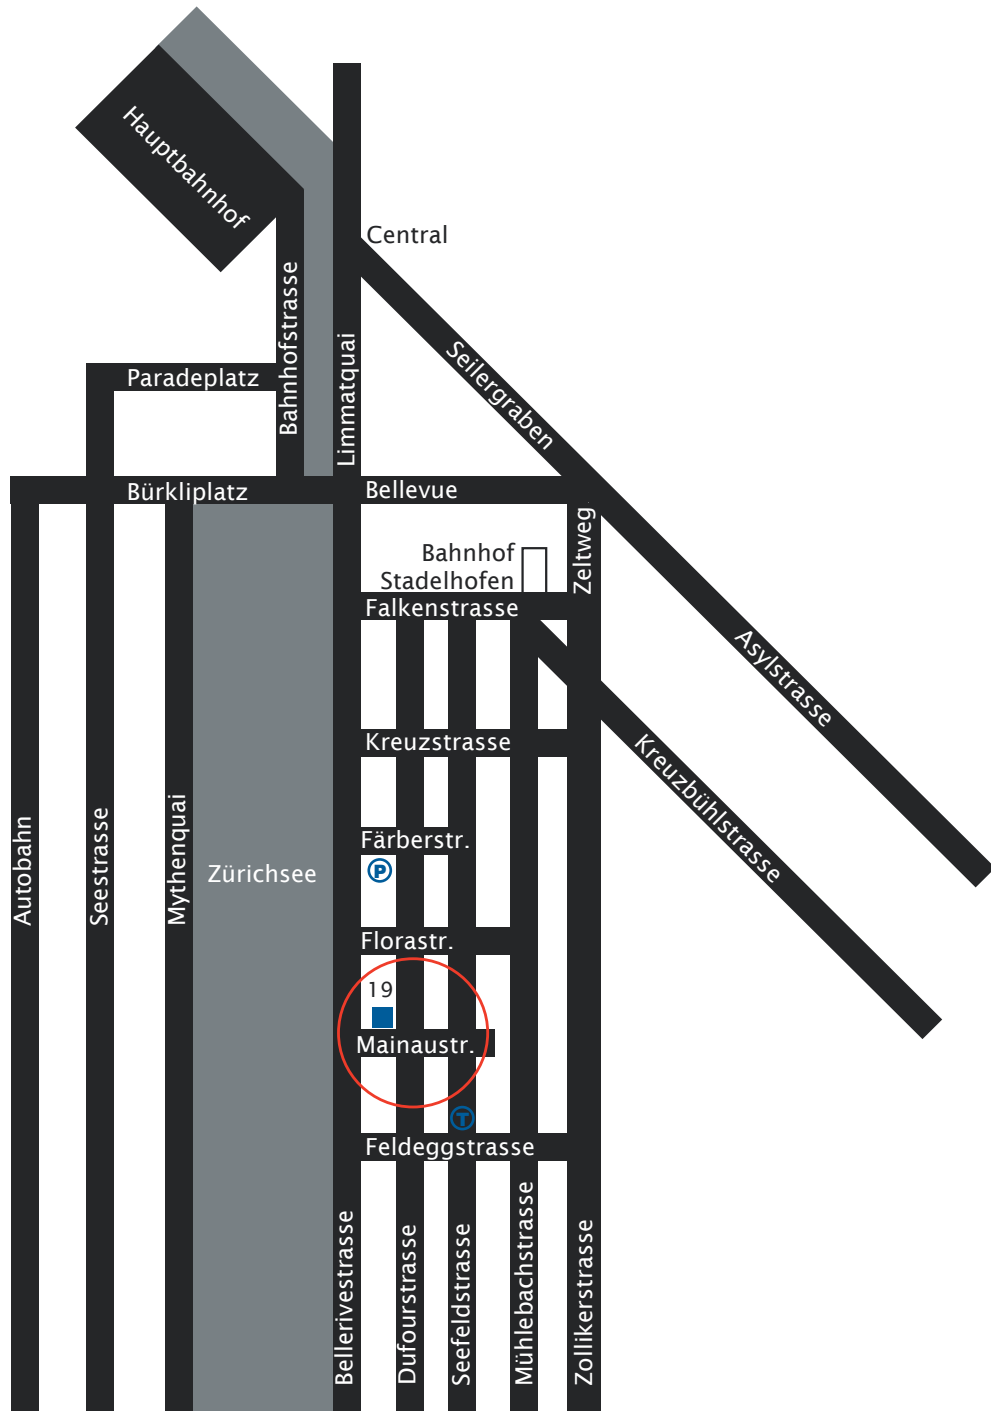

## Travelling by car

Please follow the white signs for Zurich-City/Bellevue, and afterwards follow the blue sign for Rüti/Rapperswil, turn left into Kreuzstrasse, take the first right into Dufourstrasse until you reach Mainaustrasse. For parking best use the multi-storey car park "Utoquai" on Färberstrasse, which is only a 2 minutes walk away from our office.

## Travelling by train

Take the train to main station. A taxi from there will take approx 5 minutes. You can also take the tram no. 4 to Feldeggstrasse station. Walk along Feldeggstrasse in the direction of lake and turn right at the first crossing. After another 100 m, you can find our office at the left hand side.